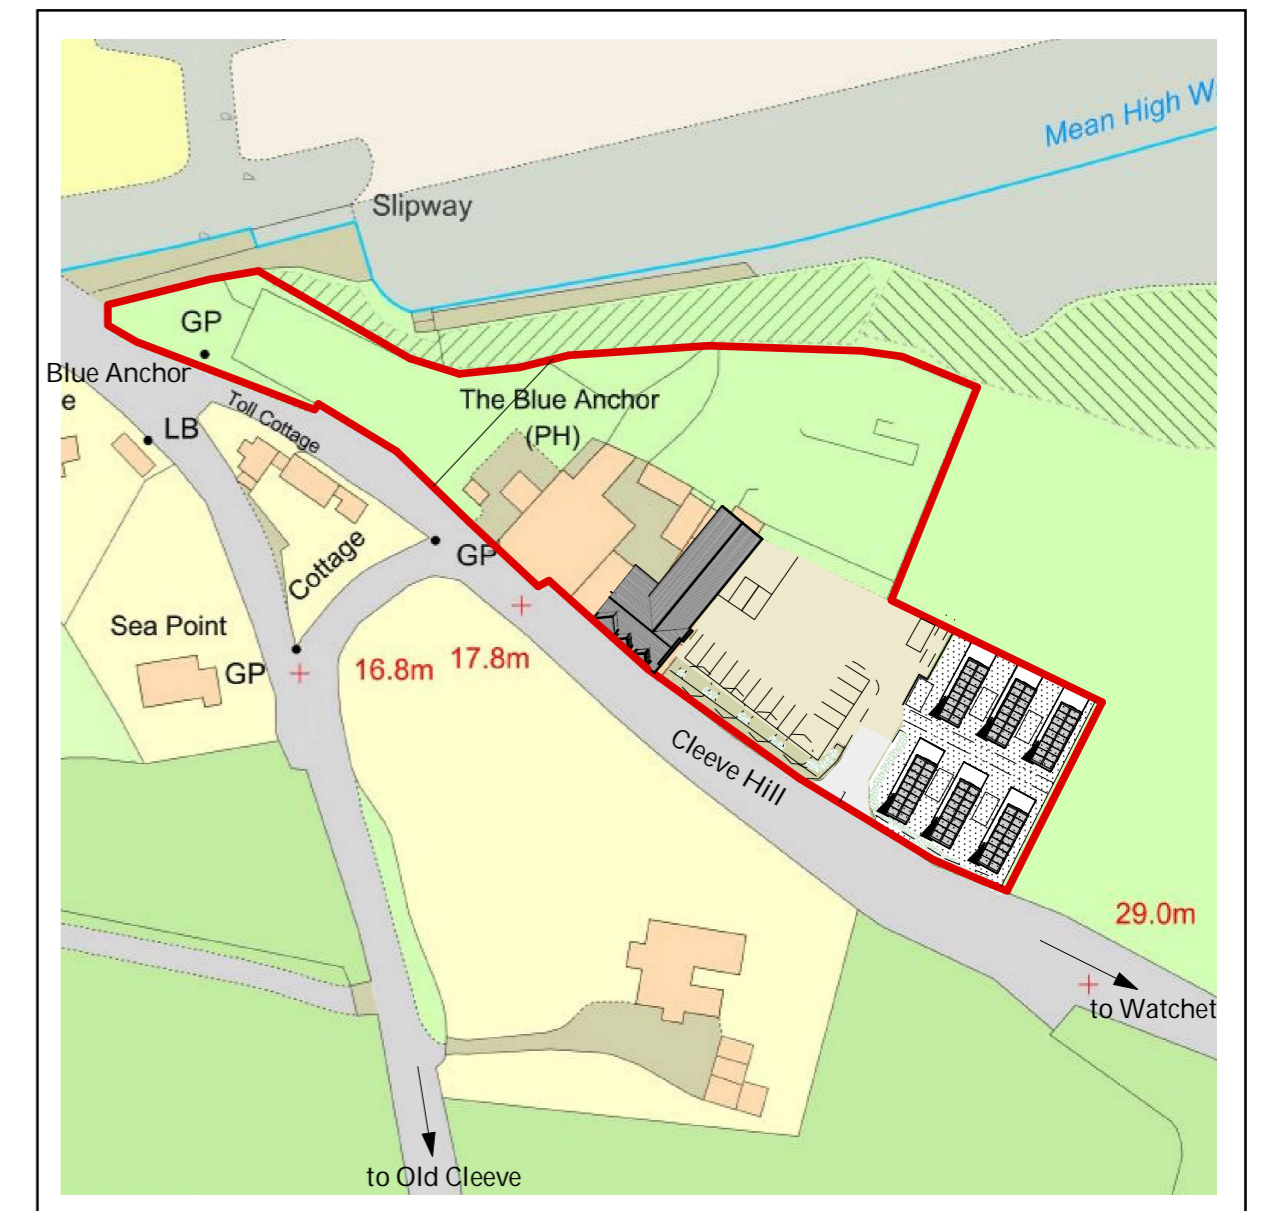

Site Location Plan @ 1:1250

Title:	Blue Anchor Pub, Blue Anchor	Blake House 12 Bampton Street Minehead Somerset TA24 5TT 01643705275 07813164587 design@architecturalstudio.co.uk www.architecturalstudio.co.uk
Drawing:	Proposed Site Plans	
Number:	2239.3/200B	
Date:	May 2023	
Scale:	1:500 & 1:1250 @ A2	
Drawn By:	AGE	

Architectural Studio
South West